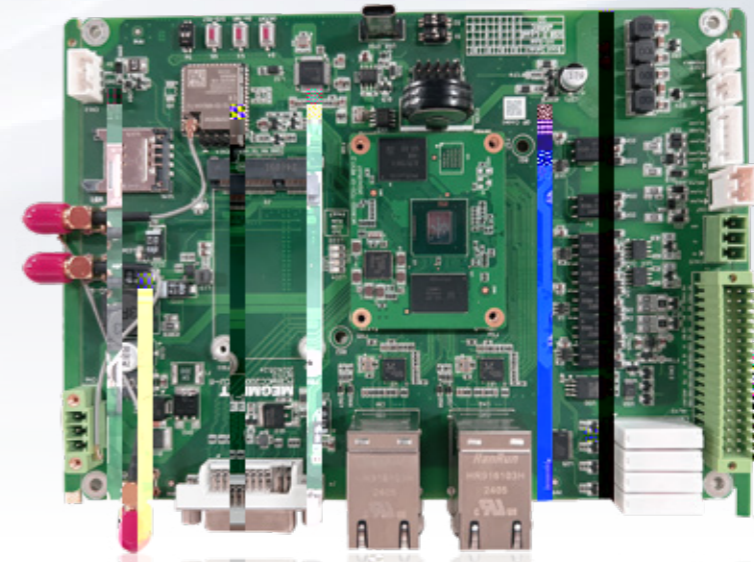

# MIPC 1000-100

( )

( )

⋮

∇

( )

40 kW

(CCU)

(TCU)

POS M1 QR

4G WIFI

(PLC

R&D

>3000

35% ▽

1990