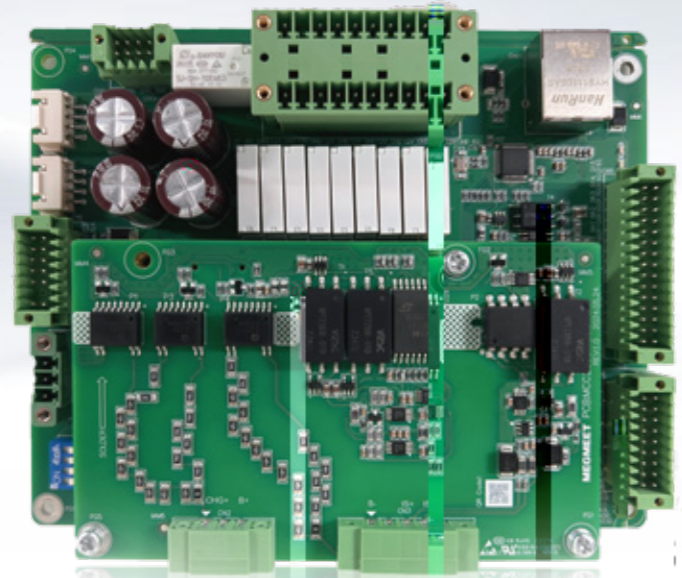

# MIPC 1000-100

( )

( )

⋮

∇

( )

40 kW

(CCU)

(TCU)

POS M1 QR

4G WIFI

(PLC

R&D

>3000

35% ▽

1990