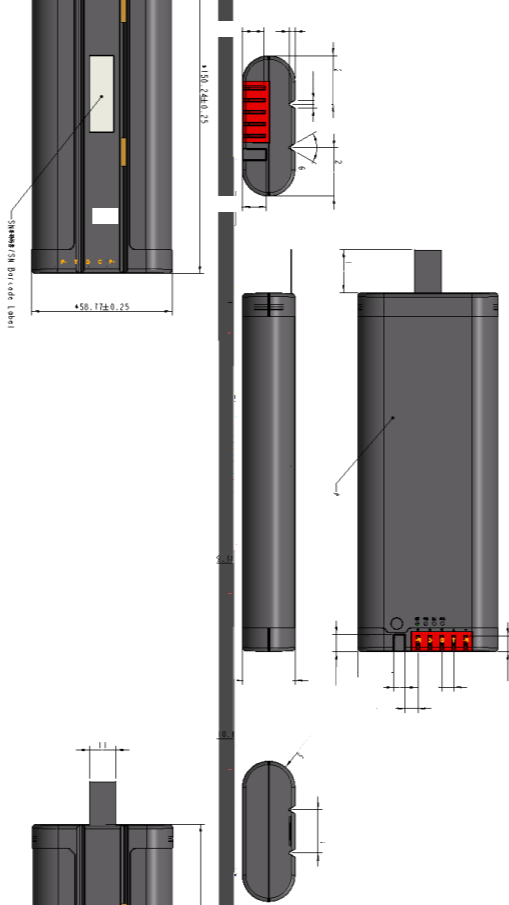

Medical Rechargeable Batter

Medical Power Supply

Medical Rechargeable Batter

M3S2P10867-MM

MEGMEET

-
-
-
-

GENERAL DESCRIPTION

[Redacted]

AMBIENT CONDITIONS

- Temperature Range
- -
 -

CIRCUIT DIAGRAM

Medical Rechargeable Batter

M4S1P14433-MM

MEGMEET

-
-
-
-

GENERAL DESCRIPTION

[Redacted]

AMBIENT CONDITIONS

- Temperature Range
- -
 -

CIRCUIT DIAGRAM