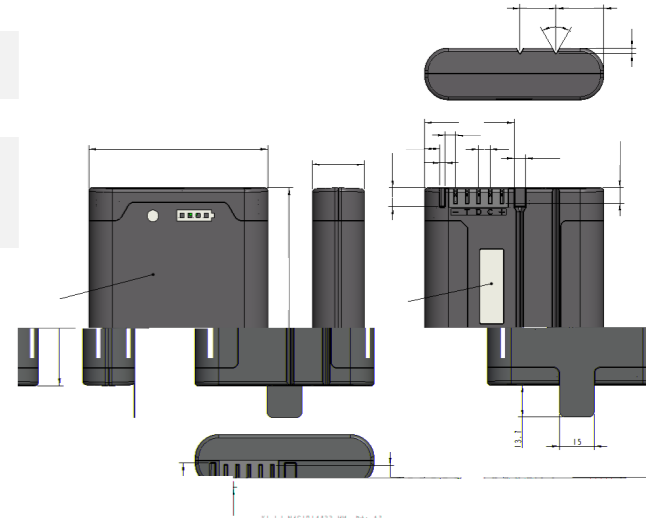

Medical Rechargeable Batter

Medical Power Supply

Medical Rechargeable Batter

M3S2P10867-MM

MEGMEET

-
-
-
-

GENERAL DESCRIPTION

[Redacted]

AMBIENT CONDITIONS

- Temperature Range
- -
 -

CIRCUIT DIAGRAM

Medical Rechargeable Batter

M4S1P14433-MM

MEGMEET

-
-
-
-

GENERAL DESCRIPTION

[Redacted]

AMBIENT CONDITIONS

- Temperature Range
- -
 -

CIRCUIT DIAGRAM