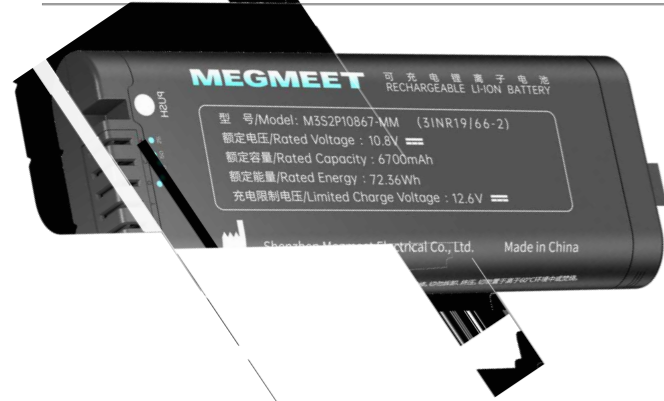

Medical Rechargeable Batter

Medical Power Supply

Medical Rechargeable Batter

M3S2P10867-MM

MEGMEET

-
-
-
-

GENERAL DESCRIPTION

[Redacted]

AMBIENT CONDITIONS

- Temperature Range
- -
 -

CIRCUIT DIAGRAM

Medical Rechargeable Batter

M4S1P14433-MM

MEGMEET

-
-
-
-

GENERAL DESCRIPTION