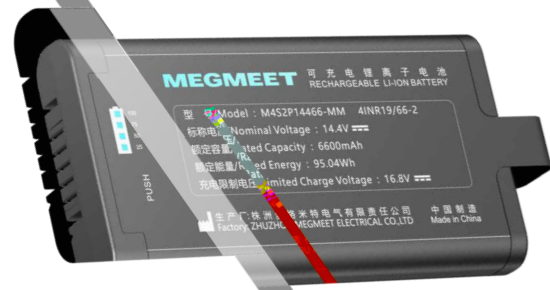

Medical Rechargeable Batter

Medical Power Supply

Medical Rechargeable Batter

M3S2P10867-MM

MEGMEET

-
-
-
-

GENERAL DESCRIPTION

[Redacted]

AMBIENT CONDITIONS

- Temperature Range
- -
 -

CIRCUIT DIAGRAM

Medical Rechargeable Batter

M4S1P14433-MM

MEGMEET

-
-
-
-

GENERAL DESCRIPTION