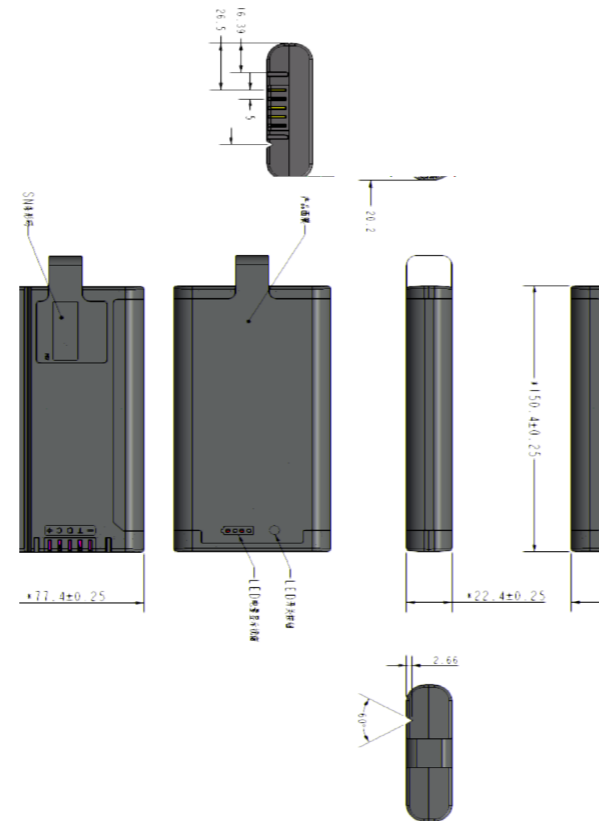

Medical Rechargeable Batter

Medical Power Supply

Medical Rechargeable Batter

M3S2P10867-MM

MEGMEET

-
-
-
-

GENERAL DESCRIPTION

[Redacted]

AMBIENT CONDITIONS

- Temperature Range
- -
 -

CIRCUIT DIAGRAM

Medical Rechargeable Batter

M4S1P14433-MM

MEGMEET

-
-
-
-

GENERAL DESCRIPTION